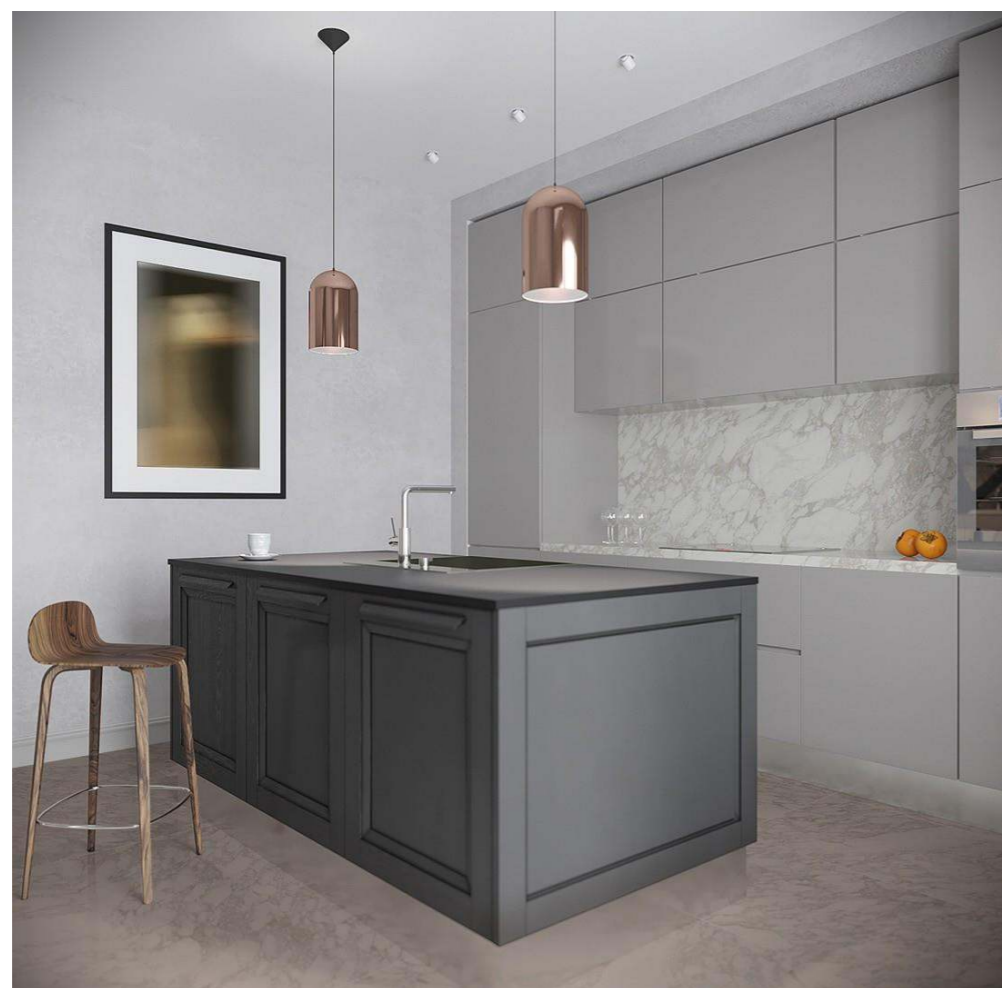

HIGH-TECH

MARBLE GREY

Плитка 300x580